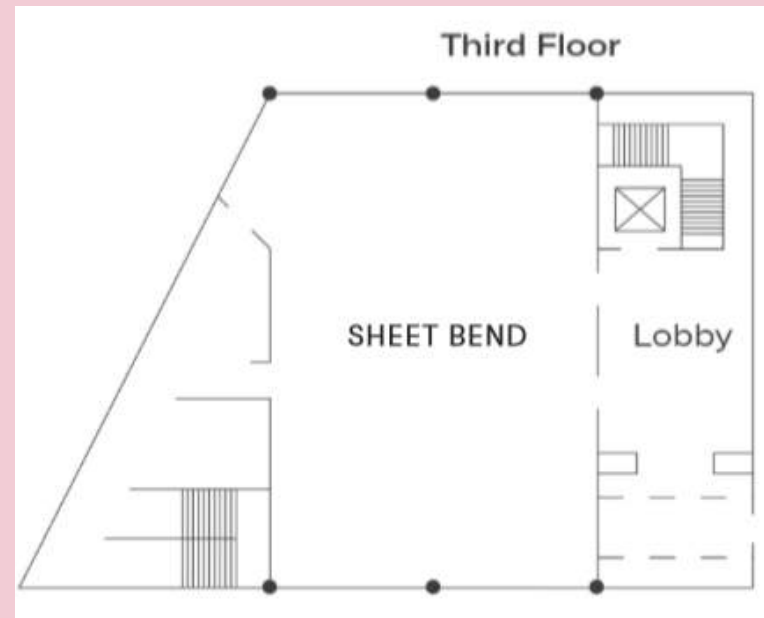

Floor Plans

Floor Plans

Floor Plans

MEETING ROOM	SQ. FOOTAGE	DIMENSIONS	THEATER	CLASSROOM	BANQUET	CONFERENCE
Square Reef Boardroom	289	25' x 16'	-	12	-	12
Atrium	2,724	80' x 46'	200	400	240	-
Regatta Ballroom	3,508	84' x 52'	500	270	380	-
Surgeon Meeting Room	785	28' x 50'	100	36	60	35
Stevedore's Meeting Room	1,819	57' x 37'	100	36	80	32
Stevedore's Meeting Room II	640	21' x 30.5'	40	30	40	24
Figure Eight Double Room	860	32' x 27'	40	18	40	20
Figure Eight Room	860	32' x 27'	40	18	40	20
Carrick Bend E/W	667	23' x 29'	55	35	40	20
Carrick Bend (Total)	980	46' x 29'	155	70	80	38
Bowline E/W	667	23' x 29'	55	35	40	20
Bowline (Total)	980	46' x 29'	110	70	100	38
Sheet Bend	1,096	46' x 33'	150	90	110	42
Camp SS Dining Room	442	26' x 17'	20	25	-	-