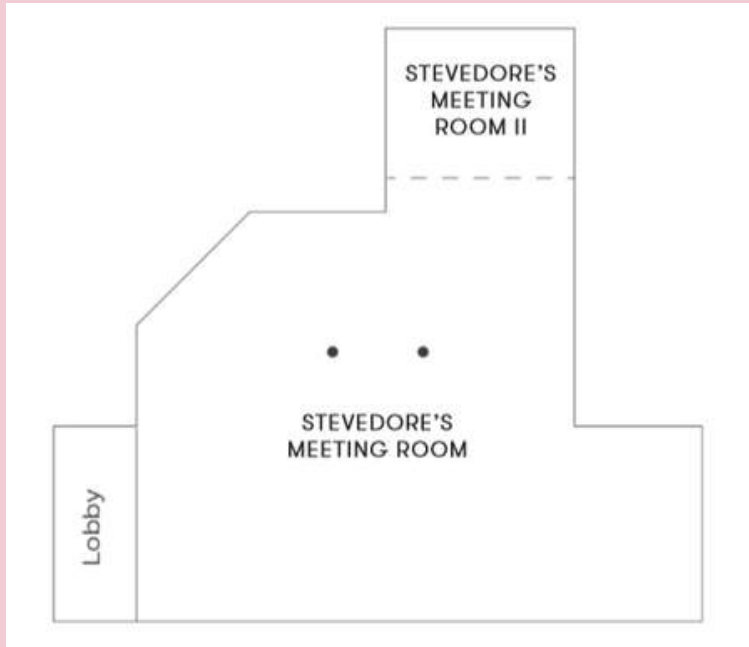

Hotel Highlights

- A short stroll from the U.S Naval Academy, St. John's college and Chesapeake Bay
- 215 guest rooms and suites
- Over 20,000 square feet of flexible event space
- Two on-site restaurants
- Complimentary wi-fi
- 24-hour fitness center
- Pet friendly

Floor Plans

Floor Plans

Floor Plans

MEETING ROOM	SQ. FOOTAGE	DIMENSIONS	THEATER	CLASSROOM	BANQUET	CONFERENCE
Square Reef Boardroom	289	25' x 16'	-	12	-	12
Atrium	2,724	80' x 46'	200	400	240	-
Regatta Ballroom	3,508	84' x 52'	500	270	380	-
Surgeon Meeting Room	785	28' x 50'	100	36	60	35
Stevedore's Meeting Room	1,819	57' x 37'	100	36	80	32
Stevedore's Meeting Room II	640	21' x 30.5'	40	30	40	24
Figure Eight Double Room	860	32' x 27'	40	18	40	20
Figure Eight Room	860	32' x 27'	40	18	40	20
Carrick Bend E/W	667	23' x 29'	55	35	40	20
Carrick Bend (Total)	980	46' x 29'	155	70	80	38
Bowline E/W	667	23' x 29'	55	35	40	20
Bowline (Total)	980	46' x 29'	110	70	100	38
Sheet Bend	1,096	46' x 33'	150	90	110	42
Camp SS Dining Room	442	26' x 17'	20	25	-	-