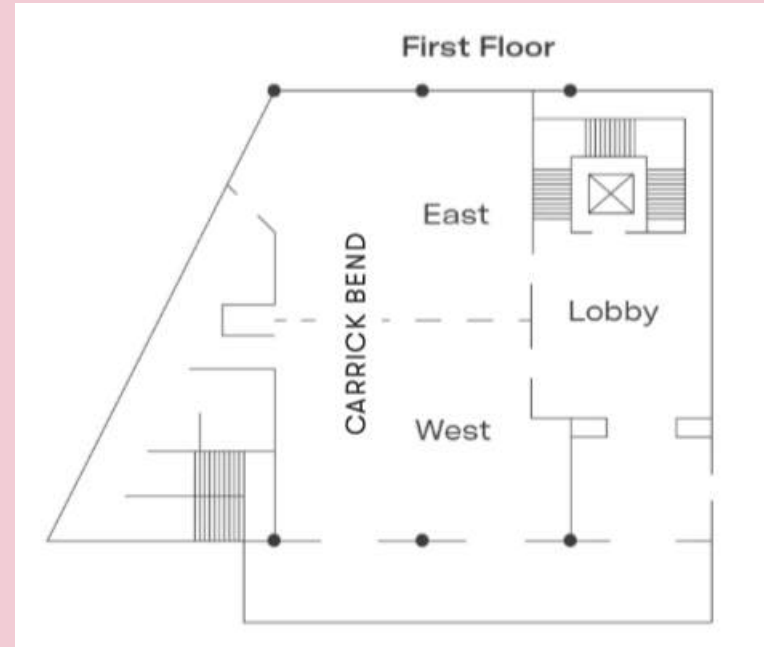

Hotel Highlights

- A short stroll from the U.S Naval Academy, St. John's college and Chesapeake Bay
- 215 guest rooms and suites
- Over 20,000 square feet of flexible event space
- Two on-site restaurants
- Complimentary wi-fi
- 24-hour fitness center
- Pet friendly

Floor Plans

Floor Plans

Floor Plans

MEETING ROOM	SQ. FOOTAGE	DIMENSIONS	THEATER	CLASSROOM	BANQUET	CONFERENCE
Square Reef Boardroom	289	25' x 16'	-	12	-	12
Atrium	2,724	80' x 46'	200	400	240	-
Regatta Ballroom	3,508	84' x 52'	500	270	380	-
Surgeon Meeting Room	785	28' x 50'	100	36	60	35
Stevedore's Meeting Room	1,819	57' x 37'	100	36	80	32
Stevedore's Meeting Room II	640	21' x 30.5'	40	30	40	24
Figure Eight Double Room	860	32' x 27'	40	18	40	20
Figure Eight Room	860	32' x 27'	40	18	40	20
Carrick Bend E/W	667	23' x 29'	55	35	40	20
Carrick Bend (Total)	980	46' x 29'	155	70	80	38
Bowline E/W	667	23' x 29'	55	35	40	20
Bowline (Total)	980	46' x 29'	110	70	100	38
Sheet Bend	1,096	46' x 33'	150	90	110	42
Camp SS Dining Room	442	26' x 17'	20	25	-	-