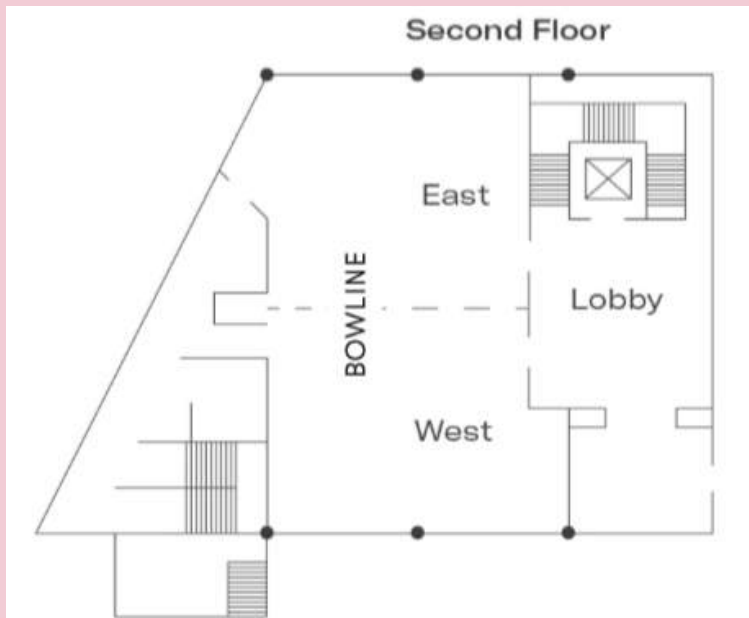

Hotel Highlights

- A short stroll from the U.S Naval Academy, St. John's college and Chesapeake Bay
- 215 guest rooms and suites
- Over 20,000 square feet of flexible event space
- Two on-site restaurants
- Complimentary wi-fi
- 24-hour fitness center
- Pet friendly

Floor Plans

Floor Plans

Floor Plans

MEETING ROOM	SQ. FOOTAGE	DIMENSIONS	THEATER	CLASSROOM	BANQUET	CONFERENCE
Square Reef Boardroom	289	25' x 16'	-	12	-	12
Atrium	2,724	80' x 46'	200	400	240	-
Regatta Ballroom	3,508	84' x 52'	500	270	380	-
Surgeon Meeting Room	785	28' x 50'	100	36	60	35
Stevedore's Meeting Room	1,819	57' x 37'	100	36	80	32
Stevedore's Meeting Room II	640	21' x 30.5'	40	30	40	24
Figure Eight Double Room	860	32' x 27'	40	18	40	20
Figure Eight Room	860	32' x 27'	40	18	40	20
Carrick Bend E/W	667	23' x 29'	55	35	40	20
Carrick Bend (Total)	980	46' x 29'	155	70	80	38
Bowline E/W	667	23' x 29'	55	35	40	20
Bowline (Total)	980	46' x 29'	110	70	100	38
Sheet Bend	1,096	46' x 33'	150	90	110	42
Camp SS Dining Room	442	26' x 17'	20	25	-	-