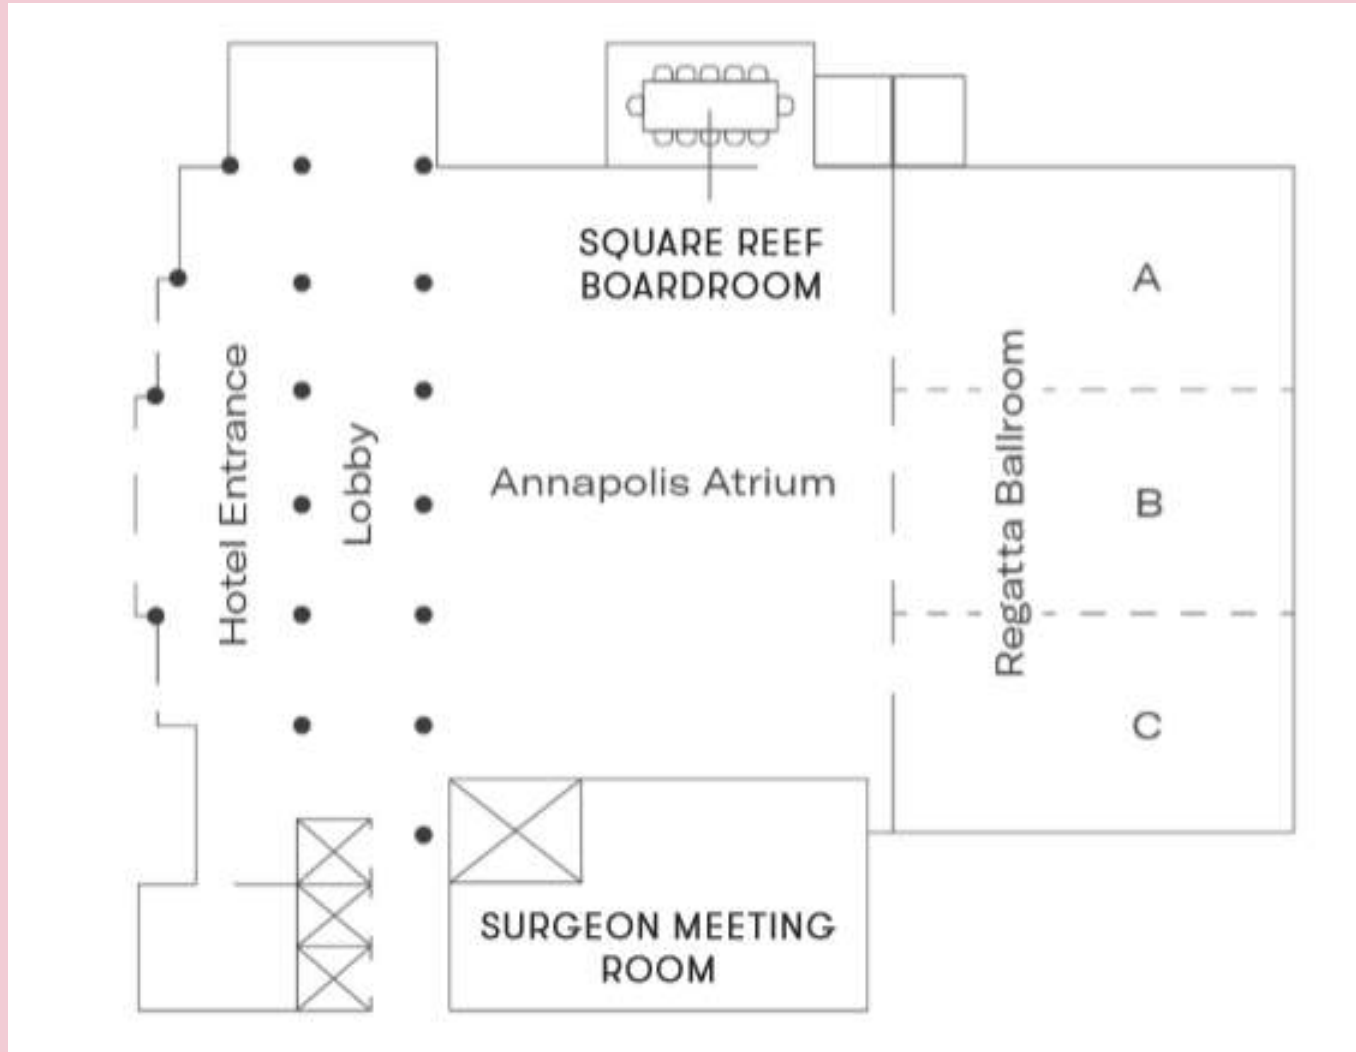

Hotel Highlights

- A short stroll from the U.S Naval Academy, St. John's college and Chesapeake Bay
- 215 guest rooms and suites
- Over 20,000 square feet of flexible event space
- Two on-site restaurants
- Complimentary wi-fi
- 24-hour fitness center
- Pet friendly

Floor Plans

Floor Plans

Floor Plans

MEETING ROOM	SQ. FOOTAGE	DIMENSIONS	THEATER	CLASSROOM	BANQUET	CONFERENCE
Square Reef Boardroom	289	25' x 16'	-	12	-	12
Atrium	2,724	80' x 46'	200	400	240	-
Regatta Ballroom	3,508	84' x 52'	500	270	380	-
Surgeon Meeting Room	785	28' x 50'	100	36	60	35
Stevedore's Meeting Room	1,819	57' x 37'	100	36	80	32
Stevedore's Meeting Room II	640	21' x 30.5'	40	30	40	24
Figure Eight Double Room	860	32' x 27'	40	18	40	20
Figure Eight Room	860	32' x 27'	40	18	40	20
Carrick Bend E/W	667	23' x 29'	55	35	40	20
Carrick Bend (Total)	980	46' x 29'	155	70	80	38
Bowline E/W	667	23' x 29'	55	35	40	20
Bowline (Total)	980	46' x 29'	110	70	100	38
Sheet Bend	1,096	46' x 33'	150	90	110	42
Camp SS Dining Room	442	26' x 17'	20	25	-	-