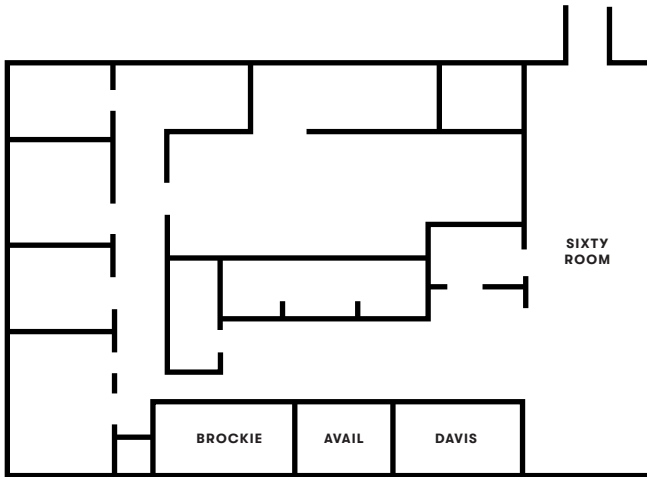

# EVENT SPACE

## floor plans

MEETING ROOM	SQ. FOOTAGE	CLASSROOM	SEATED RECEPTION	THEATER	STANDING
Brookfield	4,200	-	-	-	100
Sixty Room	1,800	75	120	120	150
Byrd House Rooftop	1,500	-	60	-	100
Brockie Room	460	24	32	46	50
Avail Room	260	-	12	-	-
Davis Room	360	18	24	35	30
Game Room & Terrace	-	-	-	-	120