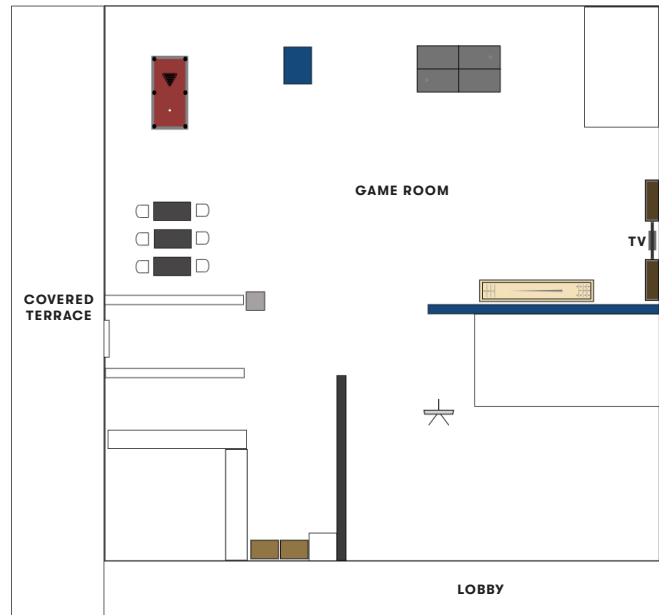

# EVENT SPACE

## floor plans

MEETING ROOM	SQ. FOOTAGE	CLASSROOM	SEATED RECEPTION	THEATER	STANDING
Brookfield	4,200	-	-	-	100
Sixty Room	1,800	75	120	120	150
Byrd House Rooftop	1,500	-	60	-	100
Brockie Room	460	24	32	46	50
Avail Room	260	-	12	-	-
Davis Room	360	18	24	35	30
Game Room & Terrace	-	-	-	-	120