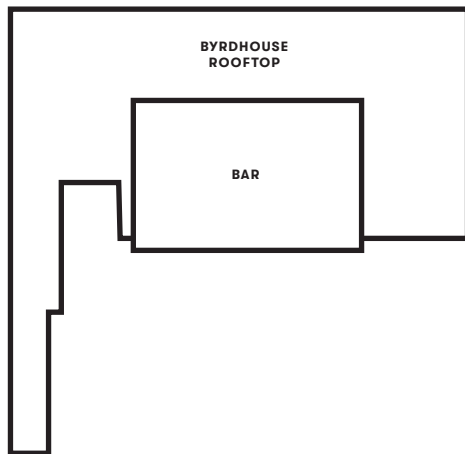

# EVENT SPACE

## floor plans

MEETING ROOM	SQ. FOOTAGE	CLASSROOM	SEATED RECEPTION	THEATER	STANDING
Brookfield	4,200	-	-	-	100
Sixty Room	1,800	75	120	120	150
Byrd House Rooftop	1,500	-	60	-	100
Brockie Room	460	24	32	46	50
Avail Room	260	-	12	-	-
Davis Room	360	18	24	35	30
Game Room & Terrace	-	-	-	-	120